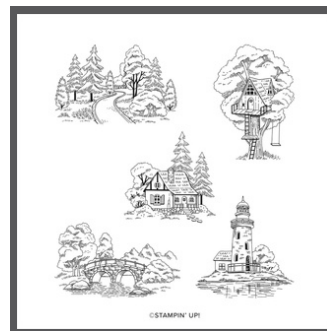

STAMPS

FRAMED SCENES STAMP SET
165395 | $24.00
5 cling stamps