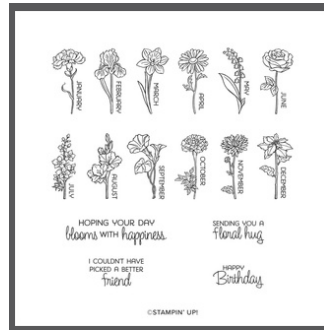

STAMPS

YEAR OF FLOWERS STAMP SET
165367 | $26.00
16 cling stamps