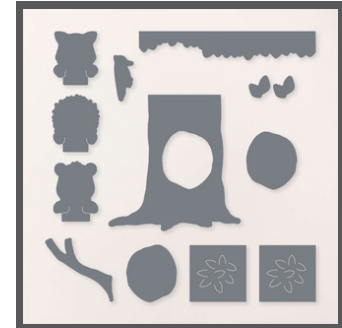

BUNDLES Bundles includes one of each item to the right.

10% BUNDLED SAVINGS

PEEKABOO FOREST BUNDLE

165391 | \$45.00

STAMPS

PEEKABOO FOREST STAMP SET
165387 | \$20.00
9 photopolymer stamps

DIES

PEEKABOO FOREST DIES
165390 | \$30.00
11 dies