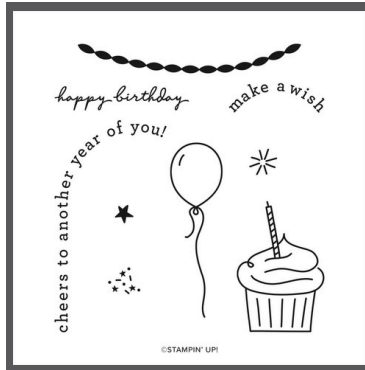

STAMPS

ALL ZIPPED UP STAMP SET
165400 | \$22.00
11 cling stamps

DIES

ALL ZIPPED UP DIES
165401 | \$32.00
13 dies

STAMP SETS

A DAY WITH YOU STAMP SET
165416 | \$26.00
14 cling stamp

ARCHED WISHES STAMP SET
165428 | \$25.00
9 cling stamps