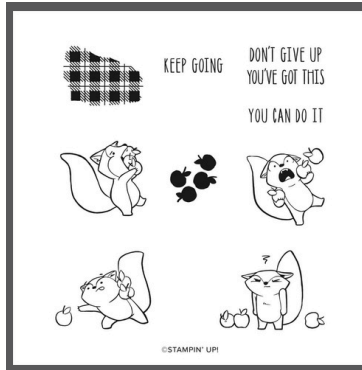

STAMPS

ALL ZIPPED UP STAMP SET
165400 | \$22.00
11 cling stamps

DIES

ALL ZIPPED UP DIES
165401 | \$32.00
13 dies

STAMP SETS

A DAY WITH YOU STAMP SET
165416 | \$26.00
14 cling stamp

ARCHED WISHES STAMP SET
165428 | \$25.00
9 cling stamps