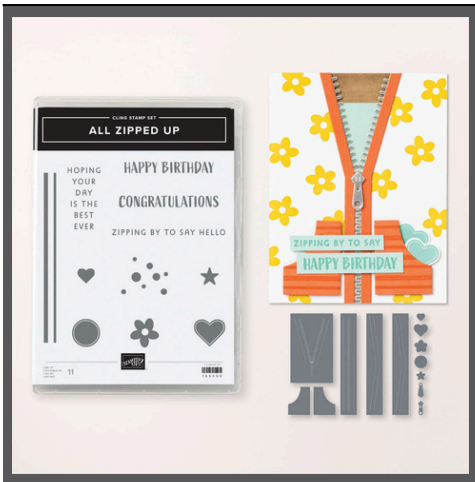

FRAMED SCENES BUNDLE

165397 | \$38.50

STAMPS

FRAMED SCENES STAMP SET
165395 | \$24.00
5 cling stamps

DIES

FRAMED SCENES DIES
165396 | \$19.00
4 dies

ALL ZIPPED UP BUNDLE

165402 | \$48.50

STAMPS

ALL ZIPPED UP STAMP SET
165400 | \$22.00
11 cling stamps

DIES

ALL ZIPPED UP DIES
165401 | \$32.00
13 dies

STAMP SETS

A DAY WITH YOU STAMP SET
165416 | \$26.00
14 cling stamp

ARCHED WISHES STAMP SET
165428 | \$25.00
9 cling stamps