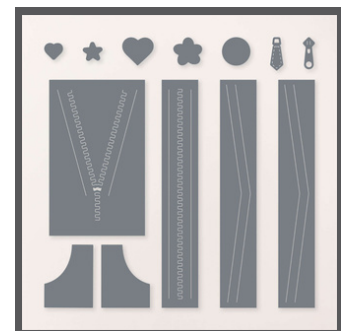

FRAMED SCENES BUNDLE

165397 | \$38.50

STAMPS

FRAMED SCENES STAMP SET
165395 | \$24.00
5 cling stamps

DIES

FRAMED SCENES DIES
165396 | \$19.00
4 dies

ALL ZIPPED UP BUNDLE

165402 | \$48.50

STAMPS

ALL ZIPPED UP STAMP SET
165400 | \$22.00
11 cling stamps

DIES

ALL ZIPPED UP DIES
165401 | \$32.00
13 dies

STAMP SETS

A DAY WITH YOU STAMP SET
165416 | \$26.00
14 cling stamp

ARCHED WISHES STAMP SET
165428 | \$25.00
9 cling stamps